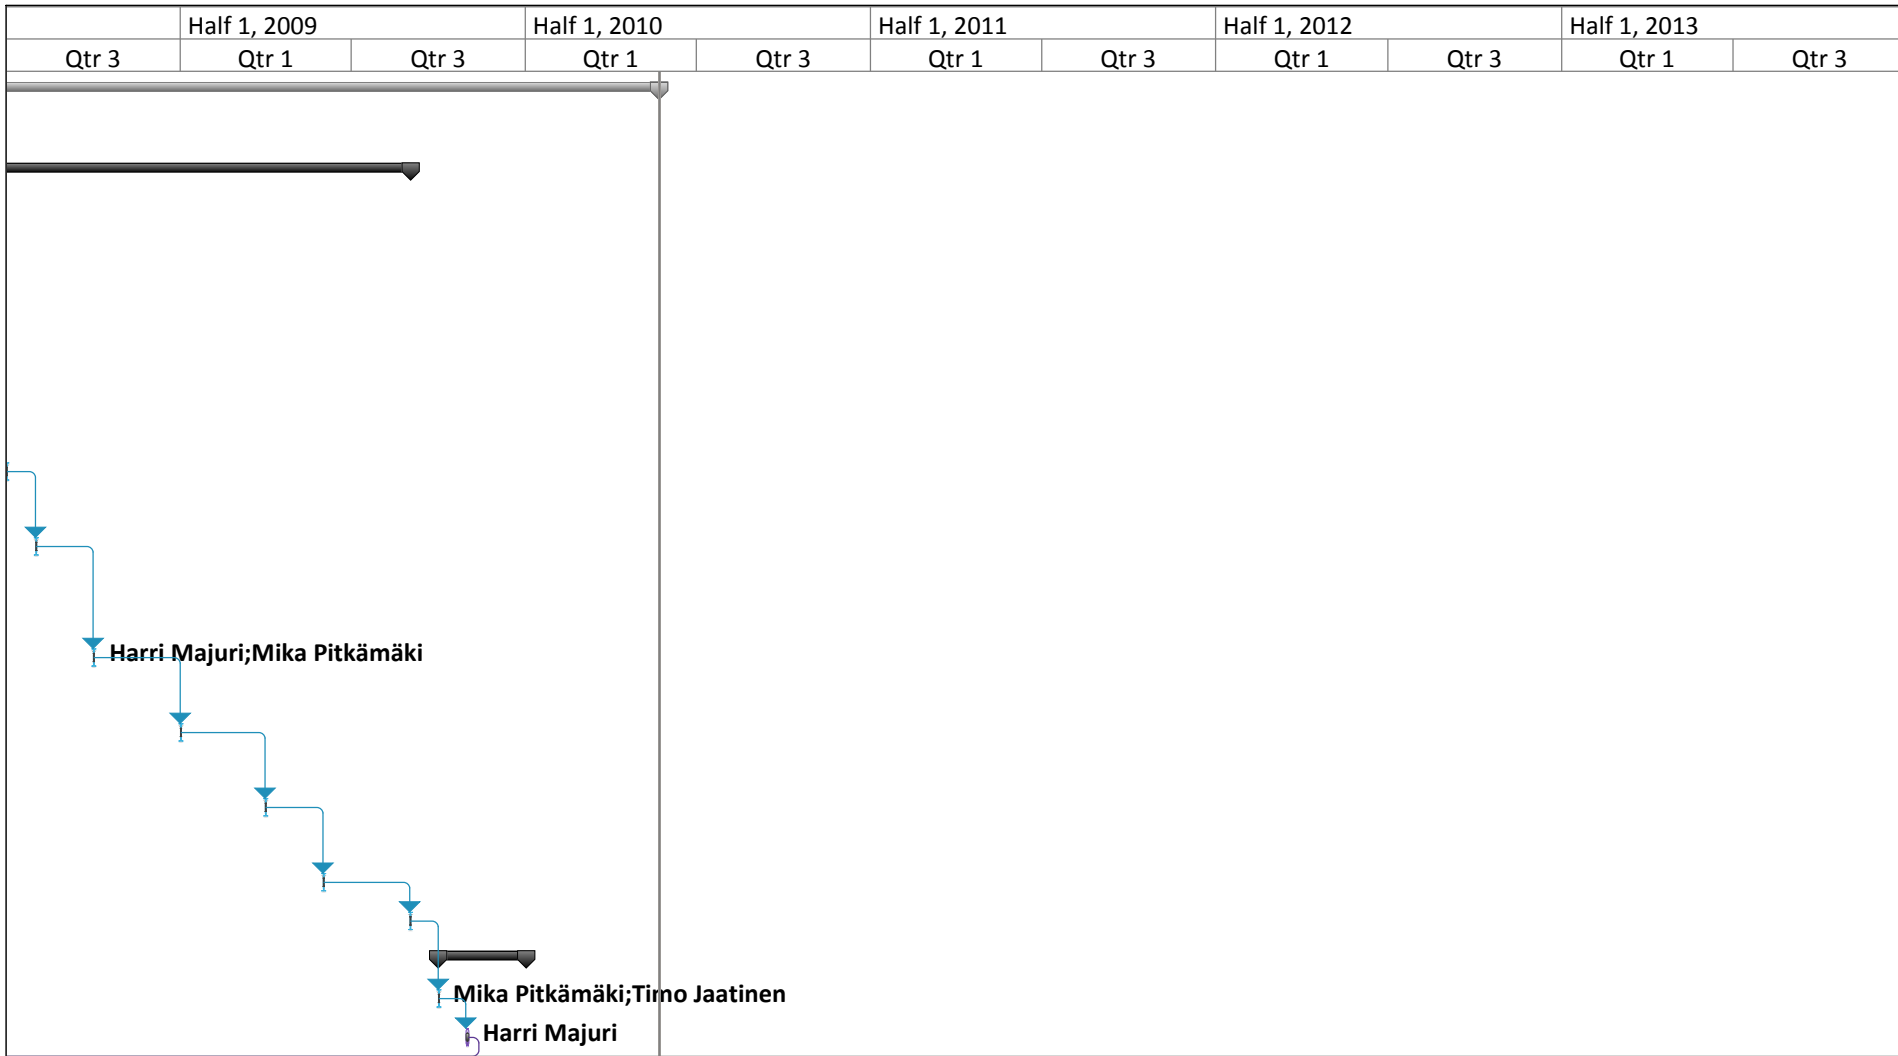

ID	Task Mode	Task Name	Location	Height from sea level (m)	% Complete	Actual Start	Actual Finish	Half 1, 2008	
								Qtr 3	Qtr 1
0		<b>Mount Everest- Ascensio plan</b>		0	100%	Fri 1.2.08	Sat 22.5.10		
1		<b>Preparation</b>		0	100%	Fri 1.2.08	Tue 1.9.09		
2		Airborne ranger club of Finland Ice Climbing camp	Olhava, Finland	80	100%	Fri 1.2.08	Fri 1.2.08		
3		Freeride skiing mountain camp	Narvik, Norway	513	100%	Fri 29.2.08	Sat 1.3.08		
4		Arctic Circle 24 adventure competition	Rovaniemi, Finland	200	100%	Fri 30.5.08	Sun 1.6.08		
5		Ice Climbing and trekking camp in	Kebnekaise, Sweden	2111	100%	Tue 1.7.08	Tue 1.7.08		
6		Adventure camp between Somasjärvi and Kaldoaivi	Finland	0	100%	Fri 1.8.08	Fri 1.8.08		
7		Freeride skiing mountain camp	Lyngen, Norway	800	100%	Wed 1.10.08	Wed 1.10.08		
8		Snow safety, equipment testing	Pallas, Finland	807	100%	Thu 1.1.09	Thu 1.1.09		
9		Mountain camp in the Alps	Verbier, Chamonix, Switzerland	3300	100%	Wed 1.4.09	Wed 1.4.09		
10		Technical training	Finland	200	100%	Mon 1.6.09	Mon 1.6.09		
11		Annapurna ABC	Nepal	4130	100%	Tue 1.9.09	Tue 1.9.09		
12		<b>Finalization</b>	<b>Finland</b>	0	100%	<b>Thu 1.10.09</b>	<b>Fri 1.1.10</b>		
13		Technical training	Finland	0	100%	Thu 1.10.09	Thu 1.10.09		
14		Equipment testing	Finland	0	100%	Fri 30.10.09	Sun 1.11.09		

Project: Mount Everest- Ascensio Date: Sun 23.5.10	Task		External Milestone		Manual Summary Rollup	
	Split		Inactive Task		Manual Summary	
	Milestone		Inactive Milestone		Start-only	
	Summary		Inactive Summary		Finish-only	
	Project Summary		Manual Task		Deadline	
	External Tasks		Duration-only		Progress	