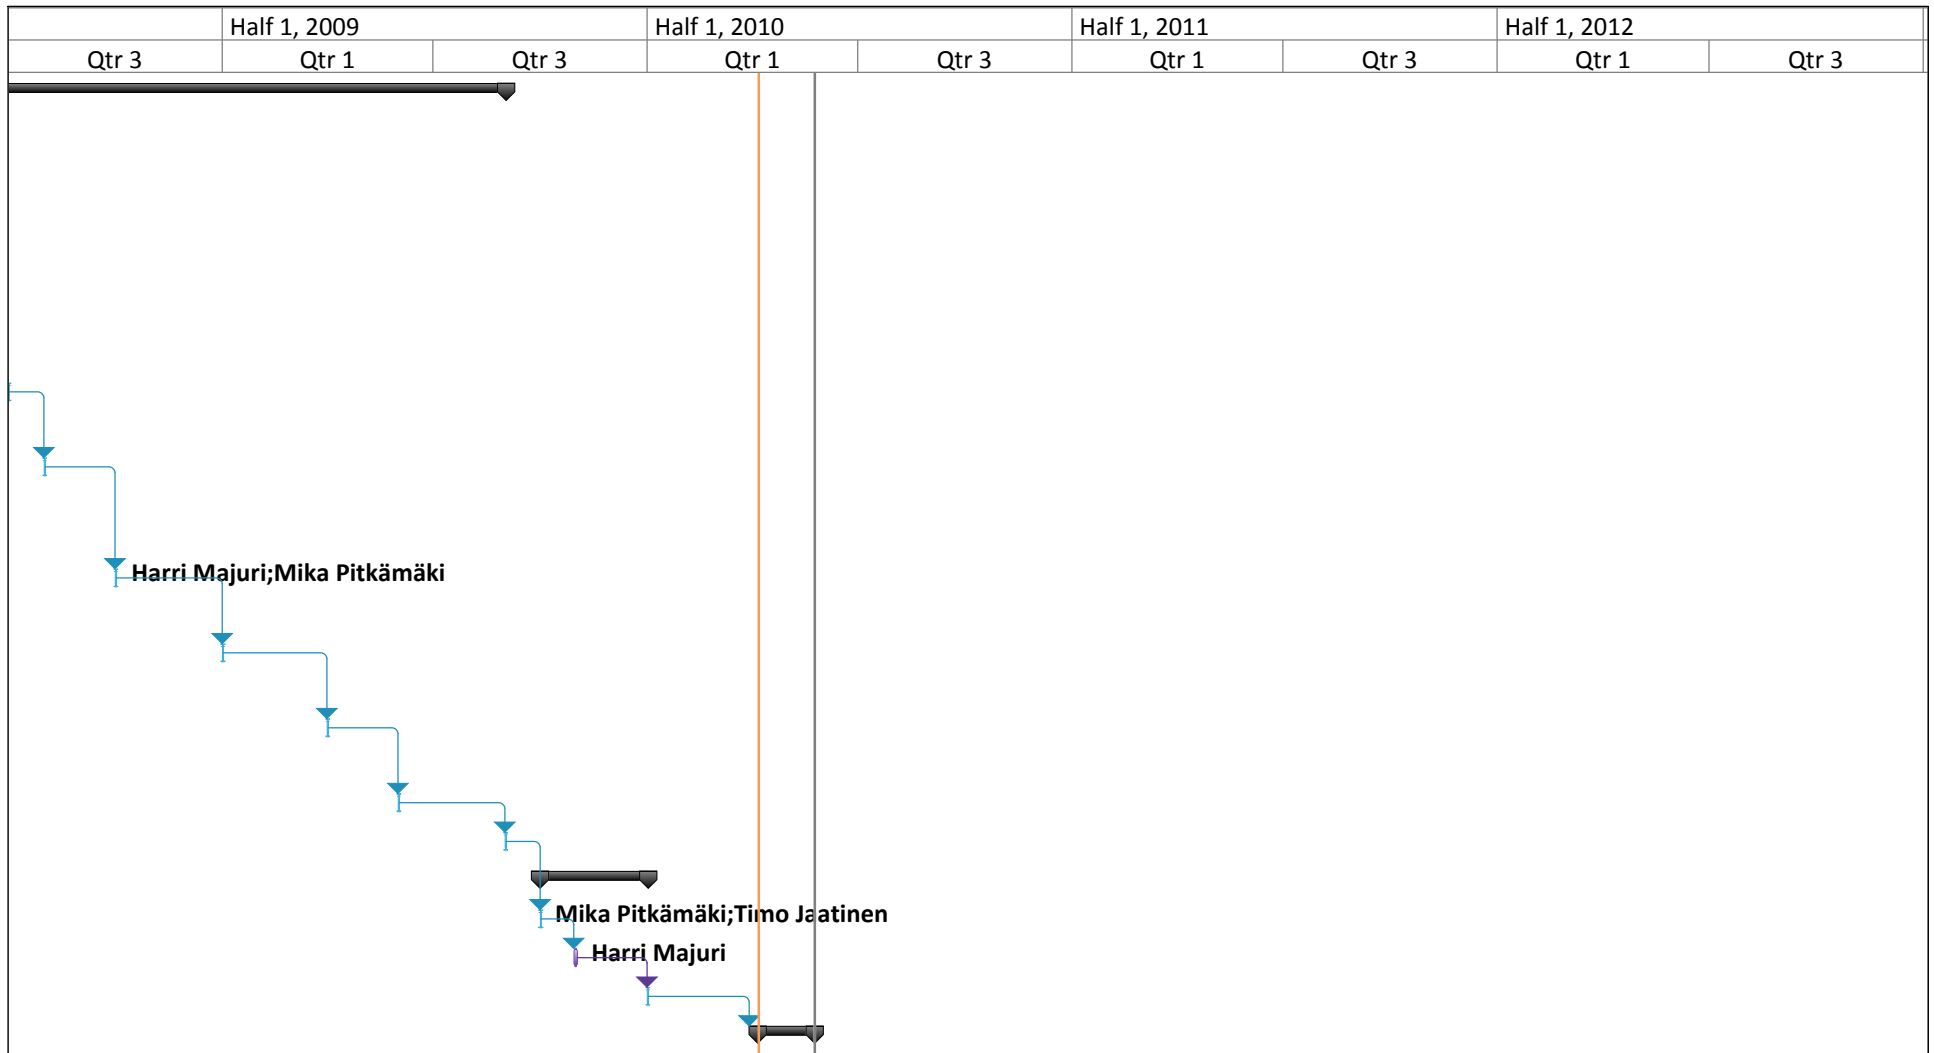

| | | | | | | |
|---|-----------------|--|--------------------|--|-----------------------|--|
| Project: Mount Everest1 Date: Wed 7.4.10 | Task | | External Milestone | | Manual Summary Rollup | |
| | Split | | Inactive Task | | Manual Summary | |
| | Milestone | | Inactive Milestone | | Start-only | |
| | Summary | | Inactive Summary | | Finish-only | |
| | Project Summary | | Manual Task | | Deadline | |
| | External Tasks | | Duration-only | | Progress | |

| |
|--|
| |
|--|

| | | | | | | |
|---|-----------------|--|--------------------|--|-----------------------|--|
| Project: Mount Everest1 Date: Wed 7.4.10 | Task | | External Milestone | | Manual Summary Rollup | |
| | Split | | Inactive Task | | Manual Summary | |
| | Milestone | | Inactive Milestone | | Start-only | |
| | Summary | | Inactive Summary | | Finish-only | |
| | Project Summary | | Manual Task | | Deadline | |
| | External Tasks | | Duration-only | | Progress | |